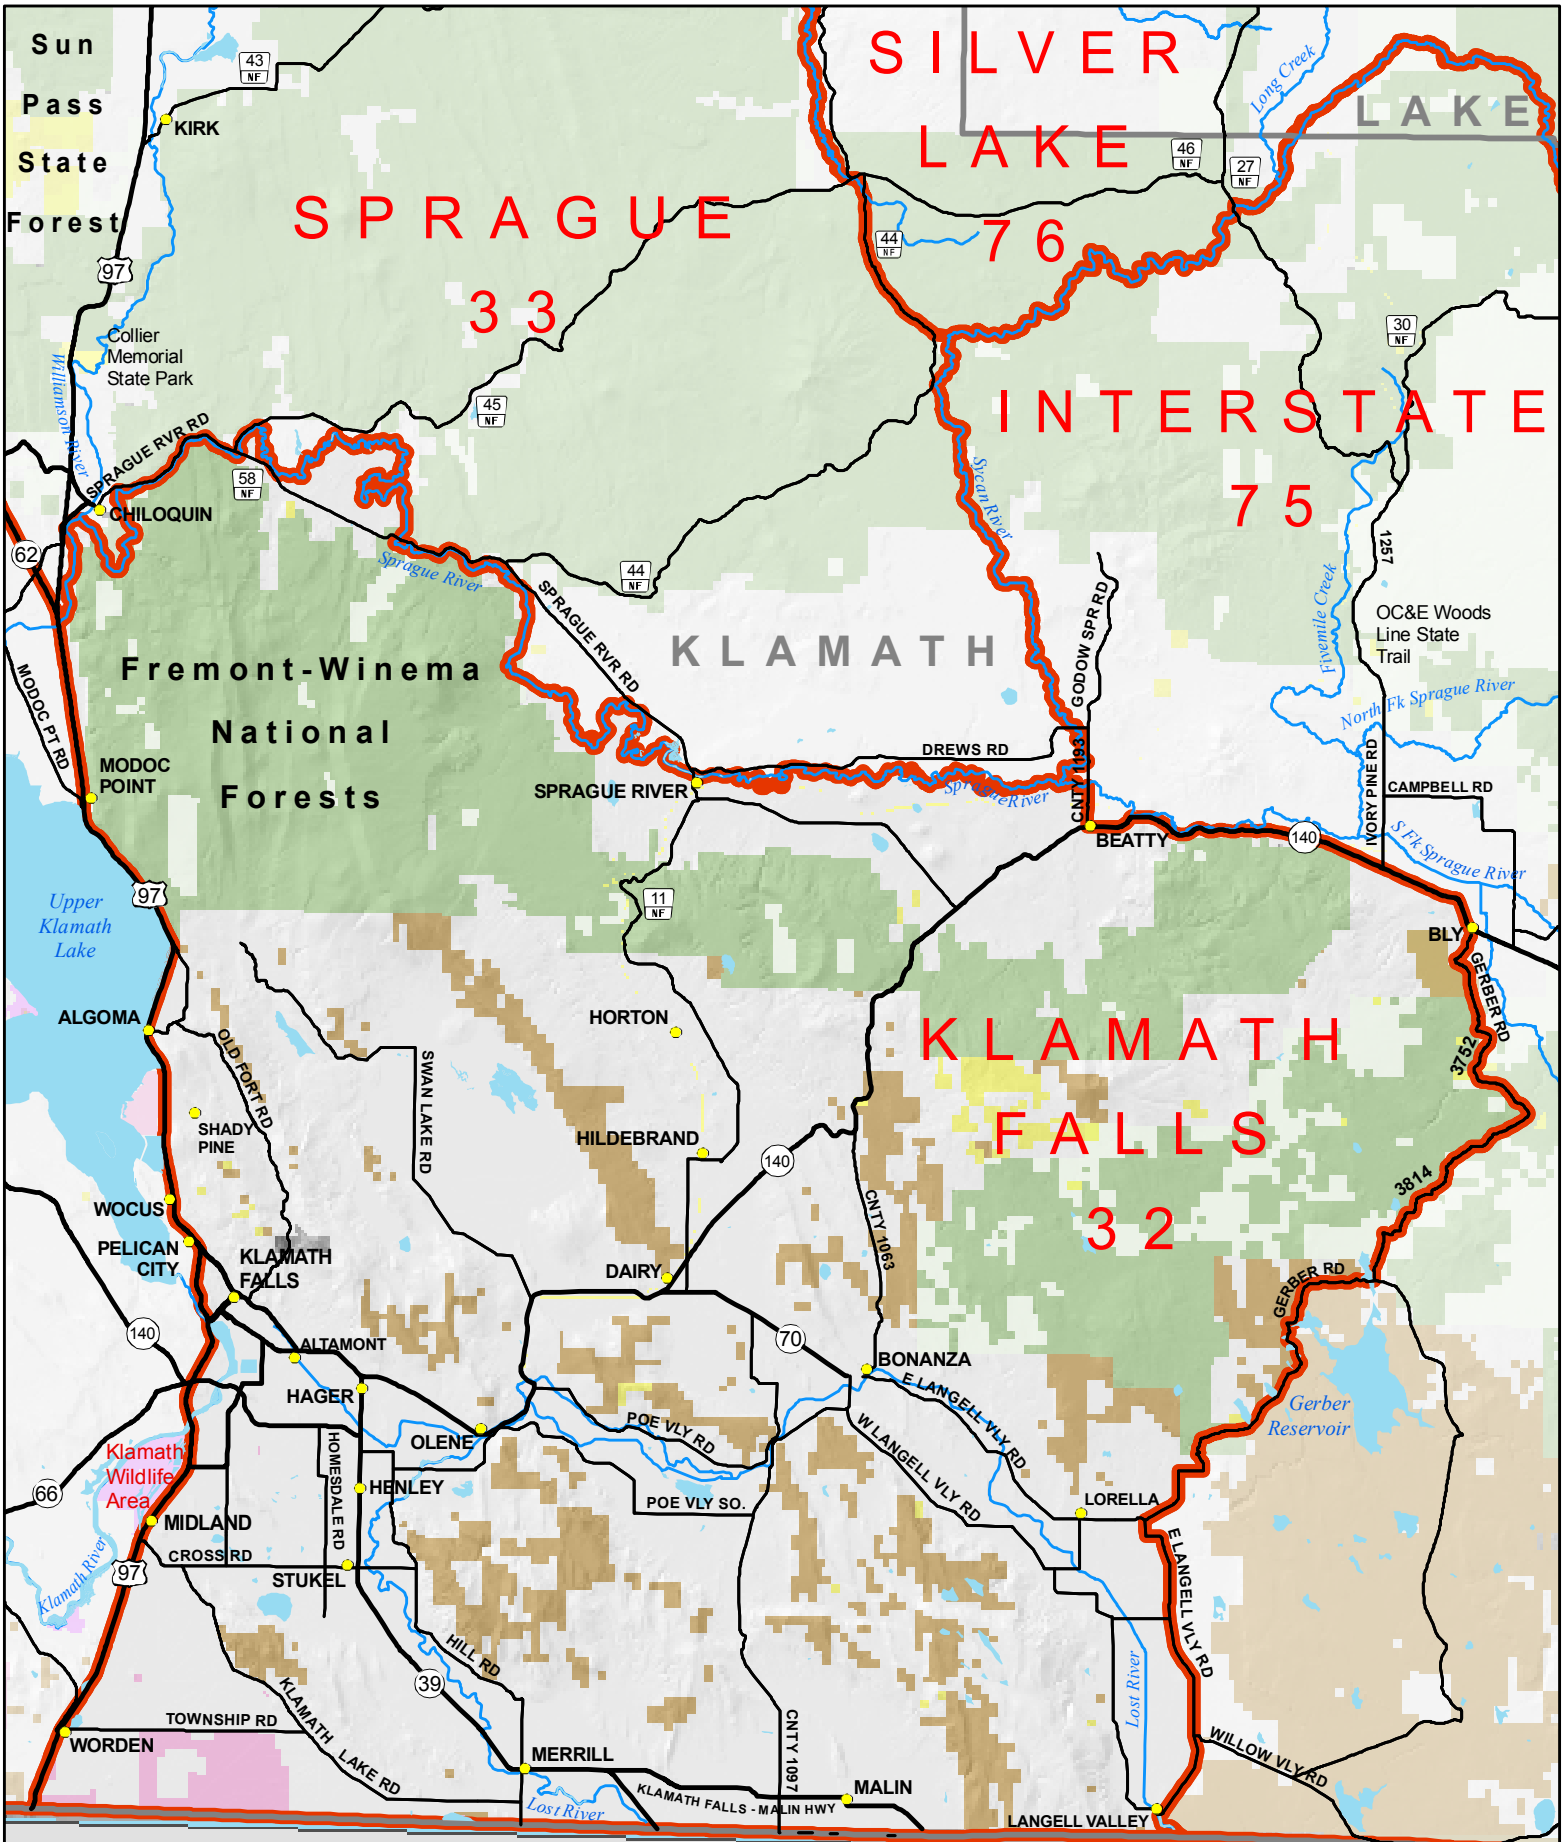

0 5 10 15 20 Miles

California

Modoc National Forest

Legend

 Cities

 ODFW Headquarters

 ODFW Regional Offices

 Highways

 Major Roads

 Trails

 Powerlines

 County Line

 Water Bodies

 Major Streams

 Wildlife Management Units (WMU)

 Wildlife Areas